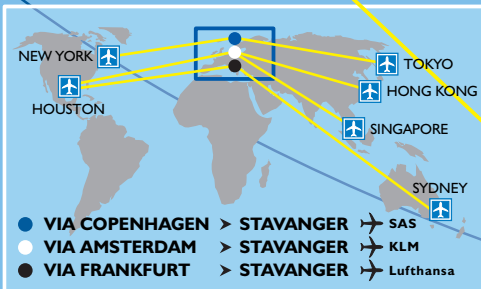

Stavanger Airport
 Copenhagen Airport
 Amsterdam Schipol
 Frankfurt Airport
 Heathrow

Norwegian State Railways

Inter Rail Europe

Coach Travel Norway

- | | |
|-------------------|------------------|
| SAS International | Danish Air |
| Widerøe | Atlantic Airways |
| KLM | Air Baltic |
| Lufthansa | City Airline |
| Norwegian | |
| Eastern Airways | |
| Icelandair | |

FjordLine
 Bergen
 Stavanger
 Hirtshals
 Bergen

Color Line
 Kristiansand
 Hirtshals
 Kristiansand

TOURIST INFORMATION
 (+47) 51 85 92 00
 STAVANGER TOURIST OFFICE

STAVANGER EMERGENCY CLINIC
 (+47) 51 51 02 02