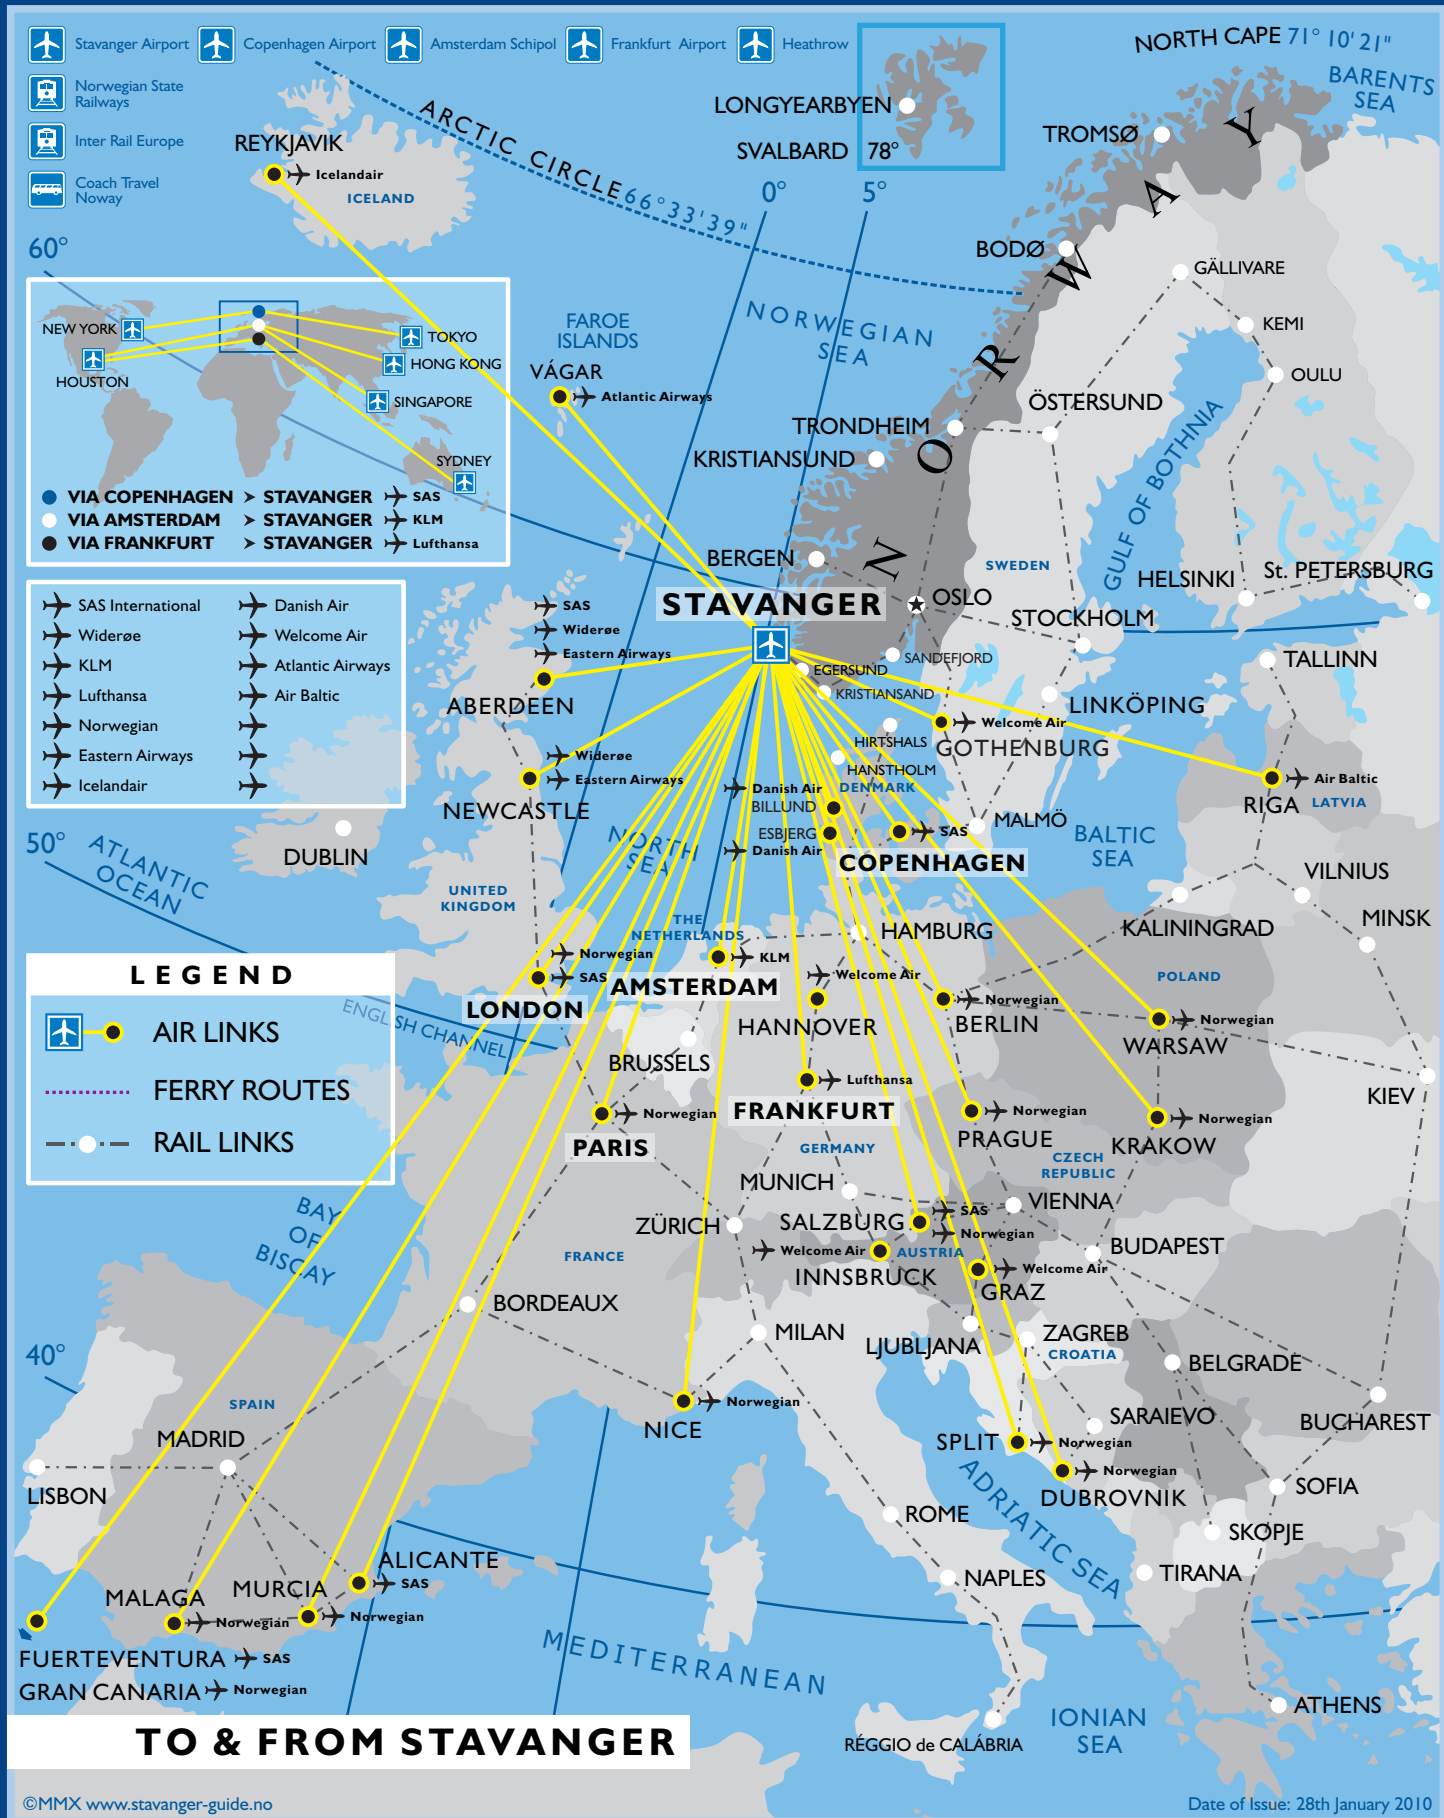

Norwegian State Railways

Inter Rail Europe

Coach Travel Norway

- |                     |                    |
|---------------------|--------------------|
| → SAS International | → Danish Air       |
| → Widerøe           | → Welcome Air      |
| → KLM               | → Atlantic Airways |
| → Lufthansa         | → Air Baltic       |
| → Norwegian         |                    |
| → Eastern Airways   |                    |
| → Icelandair        |                    |

**LEGEND**

- AIR LINKS
- FERRY ROUTES
- RAIL LINKS

**TO & FROM STAVANGER**

©MMX www.stavanger-guide.no

Date of Issue: 28th January 2010

**FjordLine**

- Bergen
- Stavanger (Risavika)
- Hirtshals
- Bergen

**Color Line**

- Kristiansand
- Hirtshals
- Kristiansand

**TOURIST INFORMATION**

(+47) 51 85 92 00

STAVANGER TOURIST OFFICE

**EMERGENCY CLINIC**

(+47) 51 51 02 02

STAVANGER EMERGENCY CLINIC

**FIRE SERVICES** 110