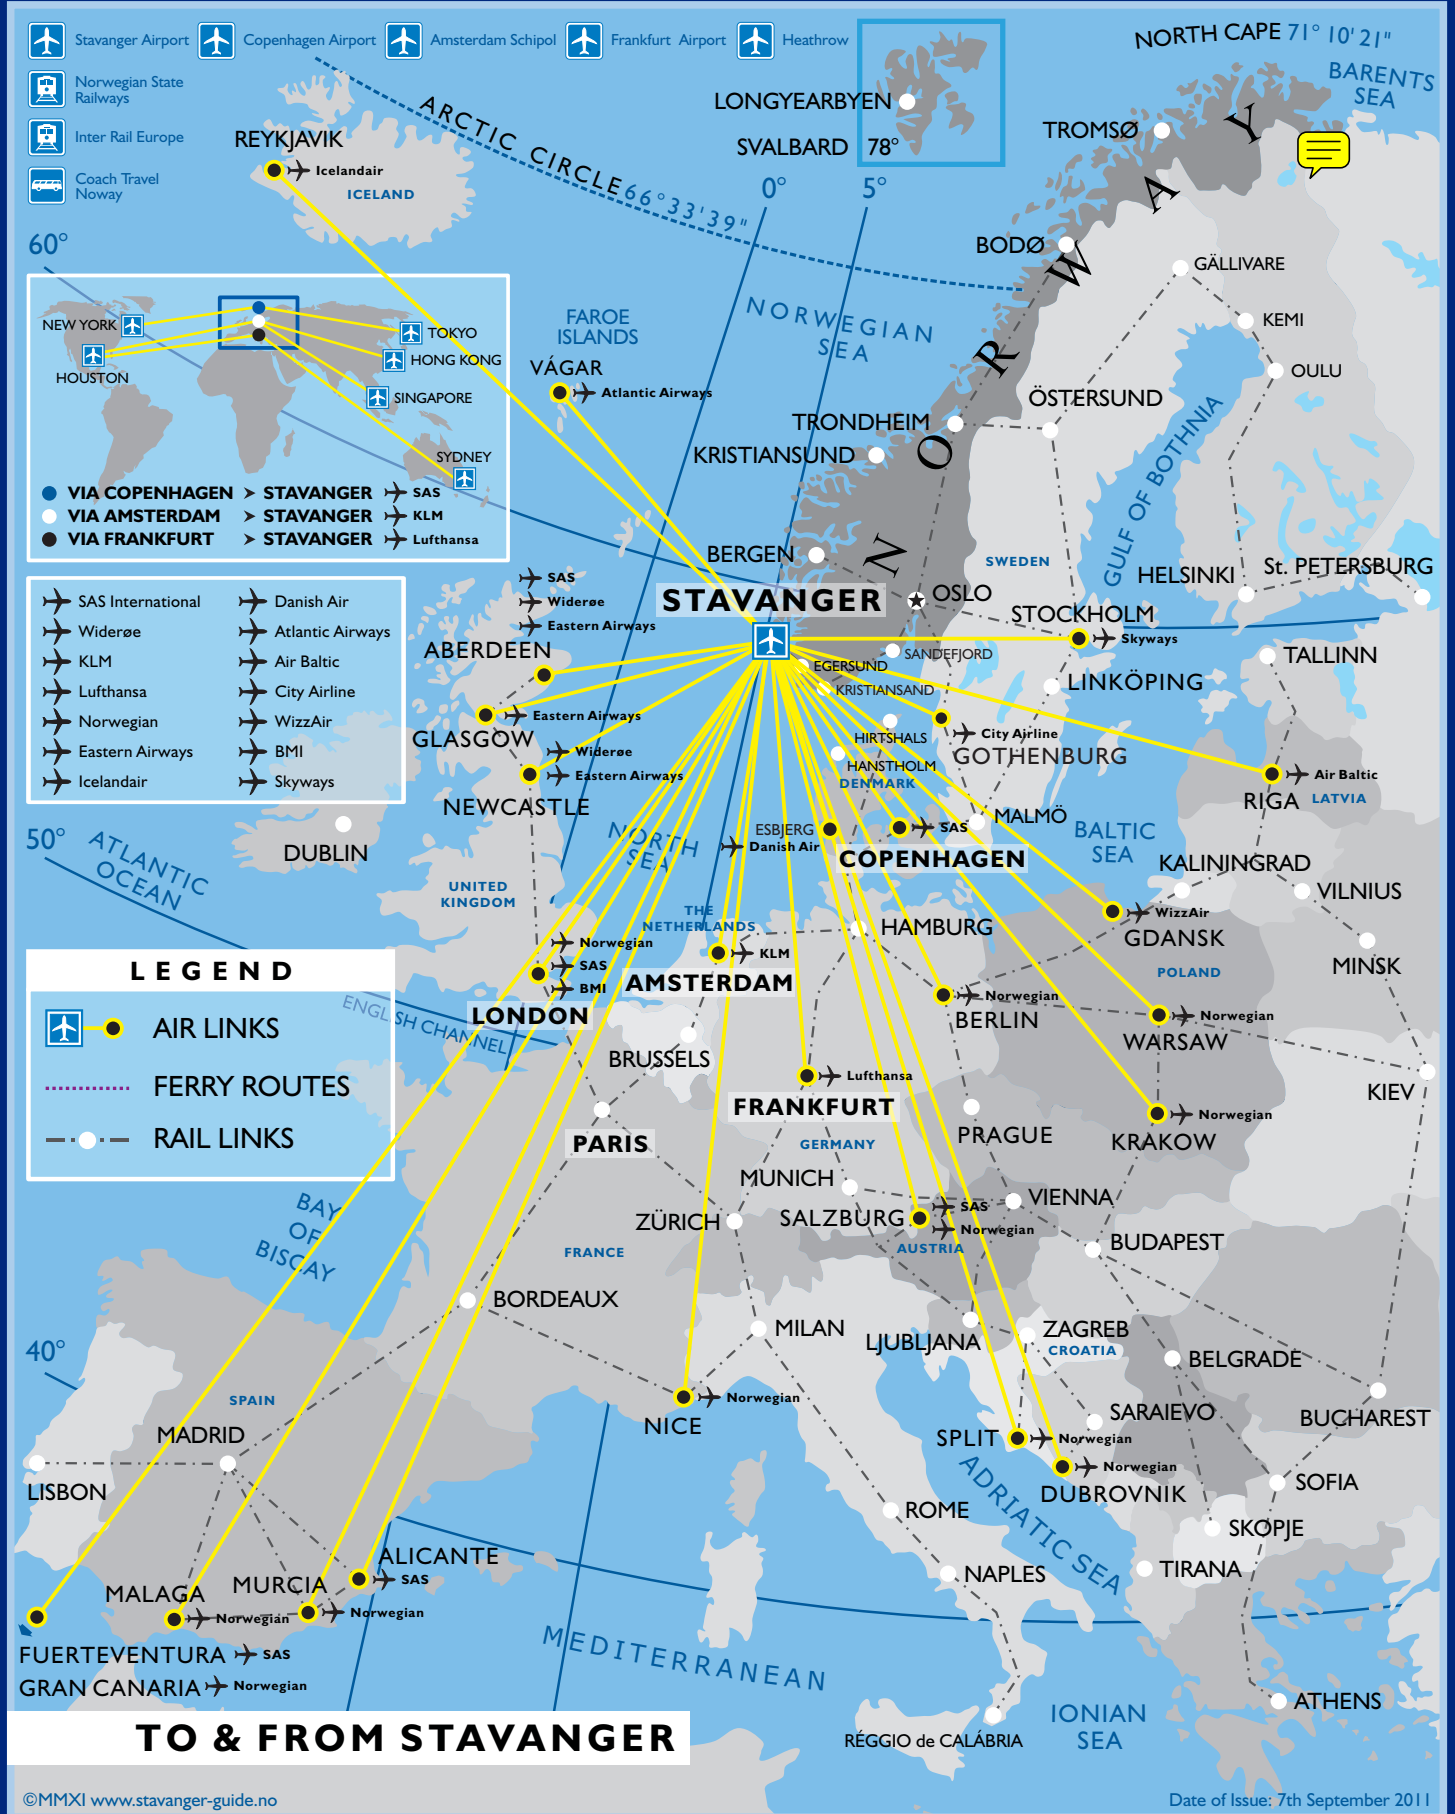

- VIA COPENHAGEN > STAVANGER
- VIA AMSTERDAM > STAVANGER
- VIA FRANKFURT > STAVANGER
- ✈ SAS
- ✈ KLM
- ✈ Lufthansa
- ✈ SAS International
- ✈ Widerøe
- ✈ KLM
- ✈ Lufthansa
- ✈ Norwegian
- ✈ Eastern Airways
- ✈ Icelandair
- ✈ Danish Air
- ✈ Atlantic Airways
- ✈ Air Baltic
- ✈ City Airline
- ✈ WizzAir
- ✈ BMI
- ✈ Skyways

**LEGEND**

- AIR LINKS
- FERRY ROUTES
- RAIL LINKS

**TO & FROM STAVANGER**

©MMXI www.stavanger-guide.no

Date of Issue: 7th September 2011

**FjordLine**  
Bergen  
Stavanger  
Hirtshals  
Bergen

**Color Line**  
Kristiansand  
Hirtshals  
Kristiansand