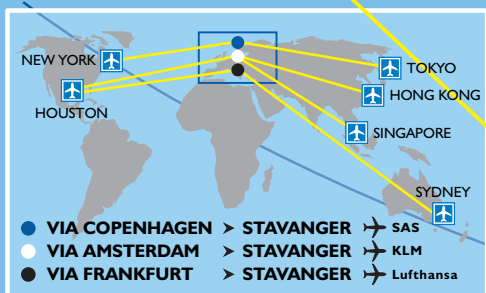

Norwegian State Railways

Inter Rail Europe

Coach Travel Norway

- |                     |                    |
|---------------------|--------------------|
| → SAS International | → Danish Air       |
| → Widerøe           | → Welcome Air      |
| → KLM               | → Atlantic Airways |
| → Lufthansa         | → Air Baltic       |
| → Norwegian         |                    |
| → Eastern Airways   |                    |
| → Icelandair        |                    |

**LEGEND**

- AIR LINKS
- FERRY ROUTES
- RAIL LINKS

**TO & FROM STAVANGER**

©MMX www.stavanger-guide.no

Date of Issue: 28th January 2010

**FjordLine**

- Bergen
- Stavanger (Risavika)
- Hirtshals
- Bergen

**Color Line**