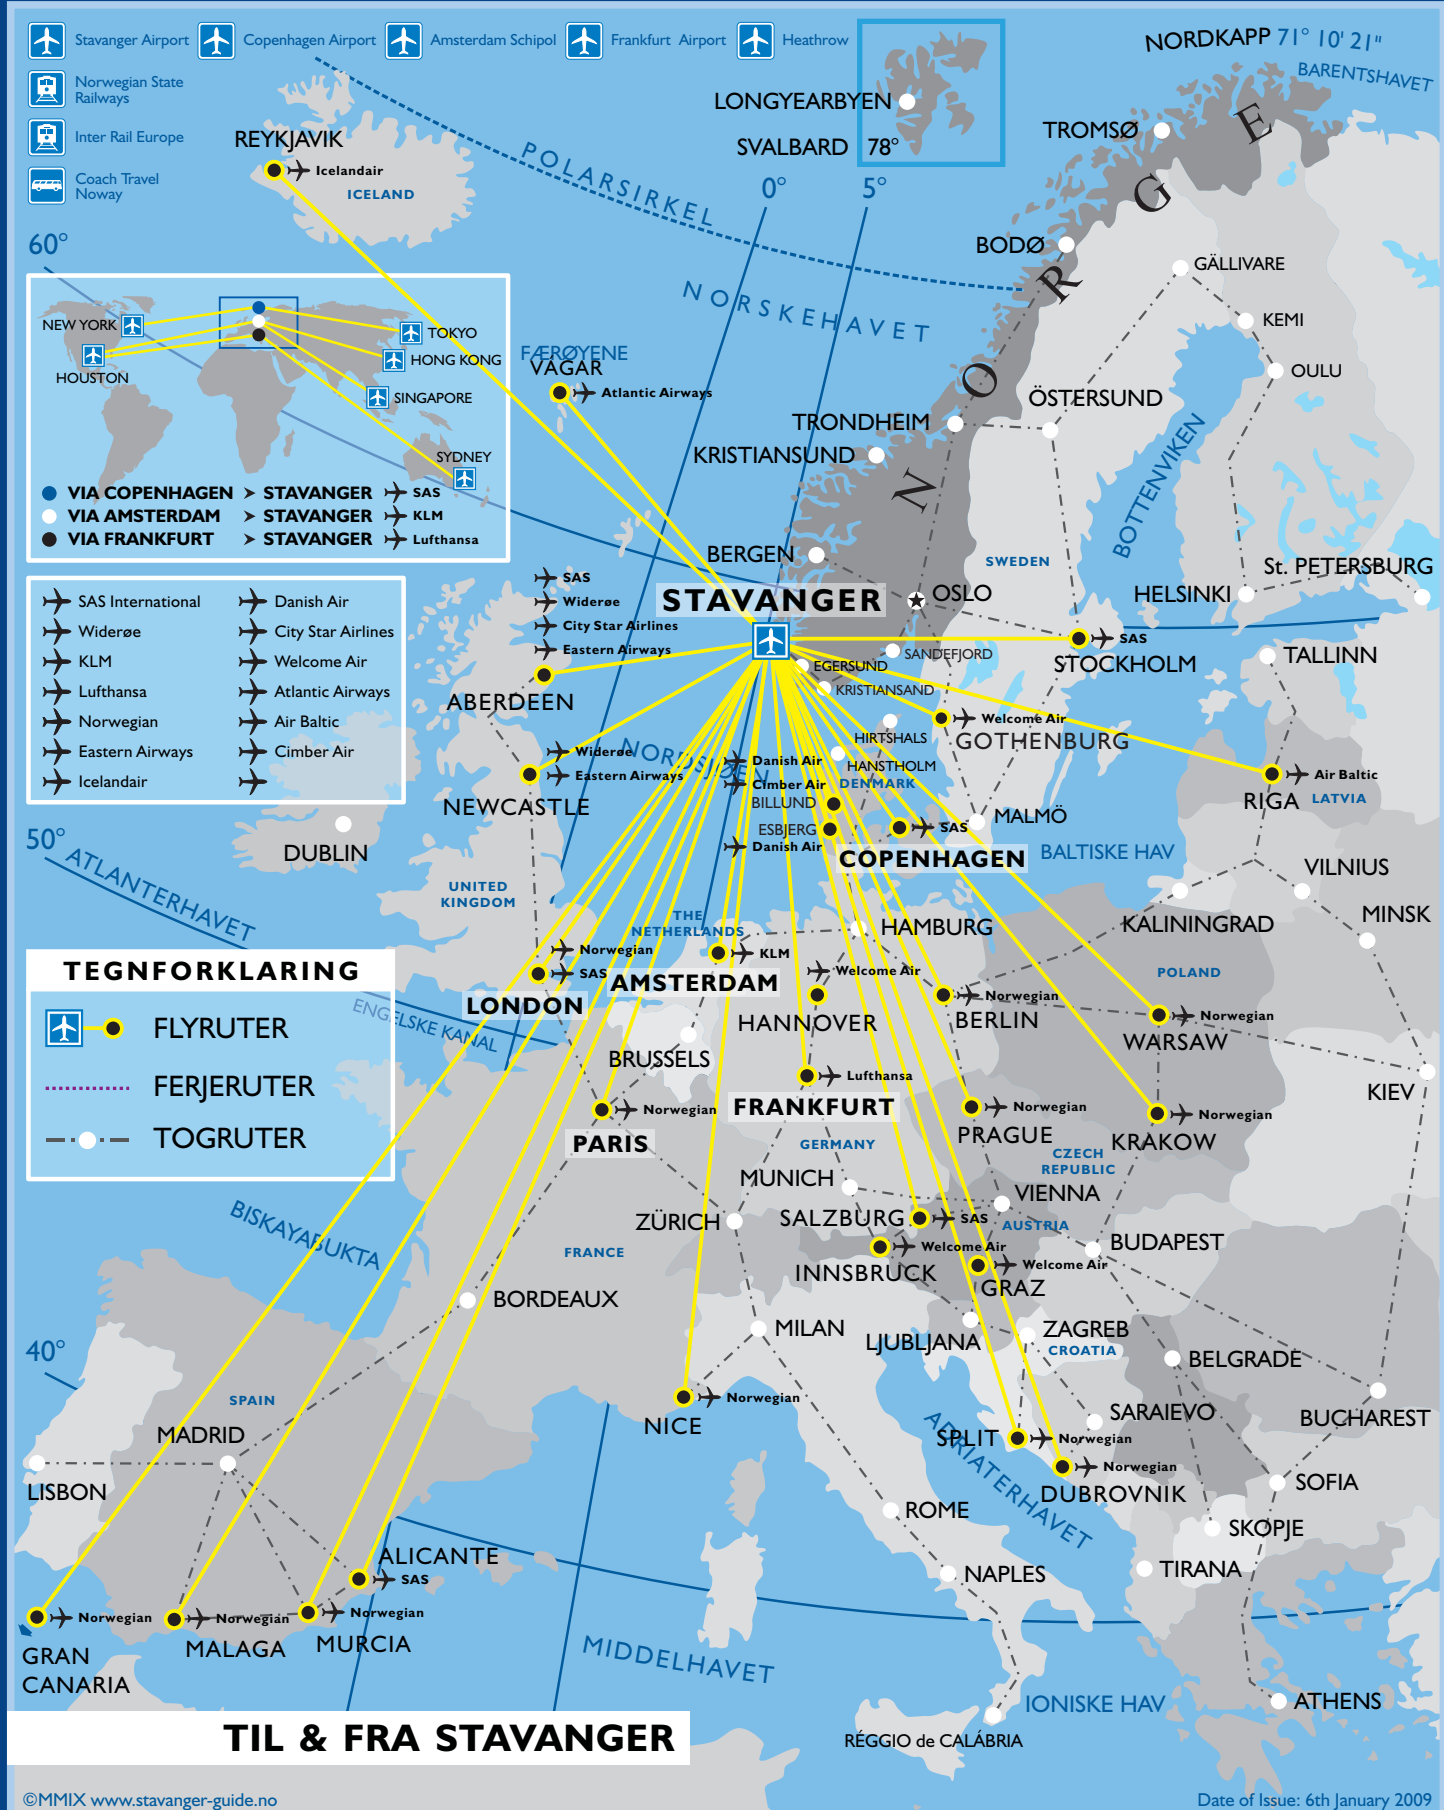

- Stavanger Airport
- Copenhagen Airport
- Amsterdam Schipol
- Frankfurt Airport
- Heathrow

- Norwegian State Railways
- Inter Rail Europe
- Coach Travel Norway

● VIA COPENHAGEN > STAVANGER ✈ SAS
 ● VIA AMSTERDAM > STAVANGER ✈ KLM
 ● VIA FRANKFURT > STAVANGER ✈ Lufthansa

- | | |
|---------------------|----------------------|
| ✈ SAS International | ✈ Danish Air |
| ✈ Widerøe | ✈ City Star Airlines |
| ✈ KLM | ✈ Welcome Air |
| ✈ Lufthansa | ✈ Atlantic Airways |
| ✈ Norwegian | ✈ Air Baltic |
| ✈ Eastern Airways | ✈ Cimber Air |
| ✈ Icelandair | |

TEGNFORKLARING

● FLYRUTER

FERJERUTER

TOGRUTER

TIL & FRA STAVANGER

©MMIX www.stavanger-guide.no

Date of Issue: 6th January 2009

FjordLine		Hanstholm Egersund Haugesund Bergen
FjordLine		Planstholm Kristiansand Hirtshals Stavanger
Color Line		Hirtshals Kristiansand
DFDS Seaways		Newcastle Stavanger