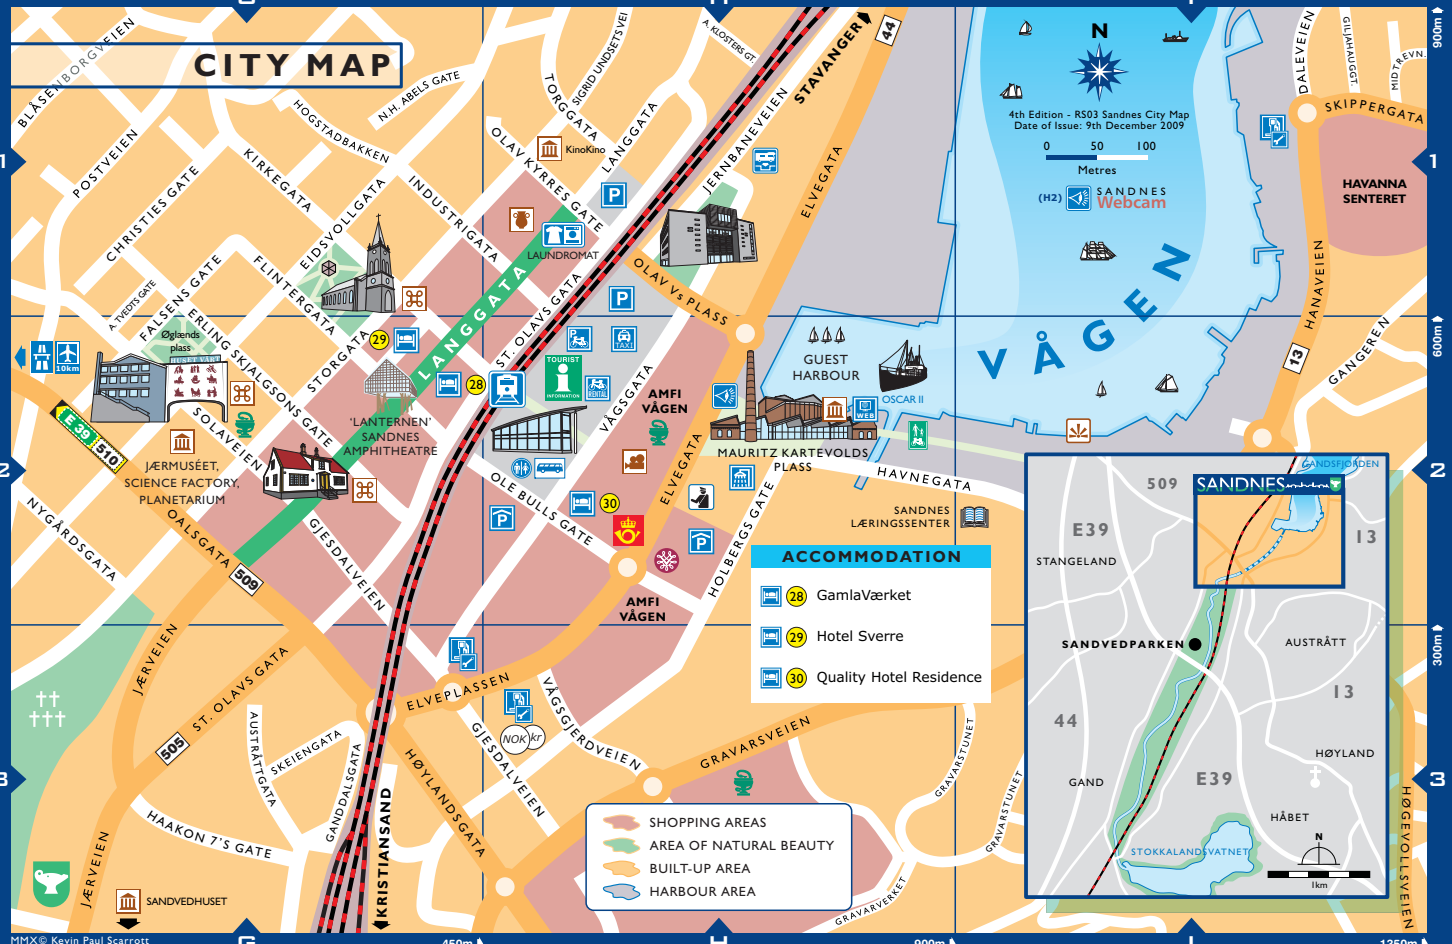

SANDNES

CITY MAP