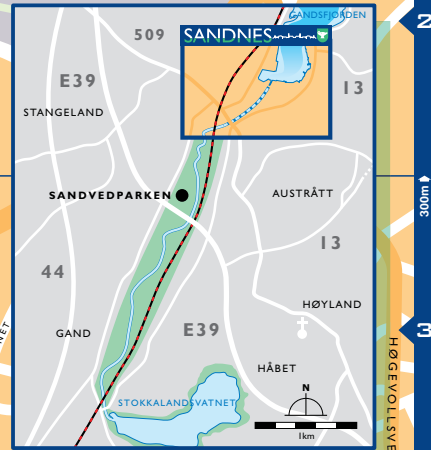

TOURIST OFFICE (Open all Year)	PETROL STATION	POST OFFICE	CULTURE CENTRE, SANDNES LIBRARY	NYGÅRDHUSET
CAR PARK	MOBILE HOME SERVICE CENTRE	CHEMIST/DRUGSTORE	HUSET VÅRT, SCIENCE FACTORY	SANDNES CHURCH
CYCLE PARKING	SIGHTS OF INTEREST	LIQUOR STORE	JÆREN COURTHOUSE	BUS & COACH TERMINAL
CYCLE RENTAL	MUSEUM/GALLERY	INTERNET & E-MAIL	SANDNES LÆRINGSSENTER	HÅBET
ACCOMMODATION	SWIMMING HALL	FOOT & CYCLE ACCESS	SANDNES LÆRINGSSENTER	HØYLAND
RAILWAY STATION	CINEMA	BUS & COACH TERMINAL	SANDNES LÆRINGSSENTER	HÅBET
GUEST HARBOUR FACILITIES	CERAMIST	MUNICIPALITY OF SANDNES	SANDNES LÆRINGSSENTER	HÅBET
TAXI STAND/RANK	SCENIC VIEW	POLICE	SANDNES LÆRINGSSENTER	HÅBET