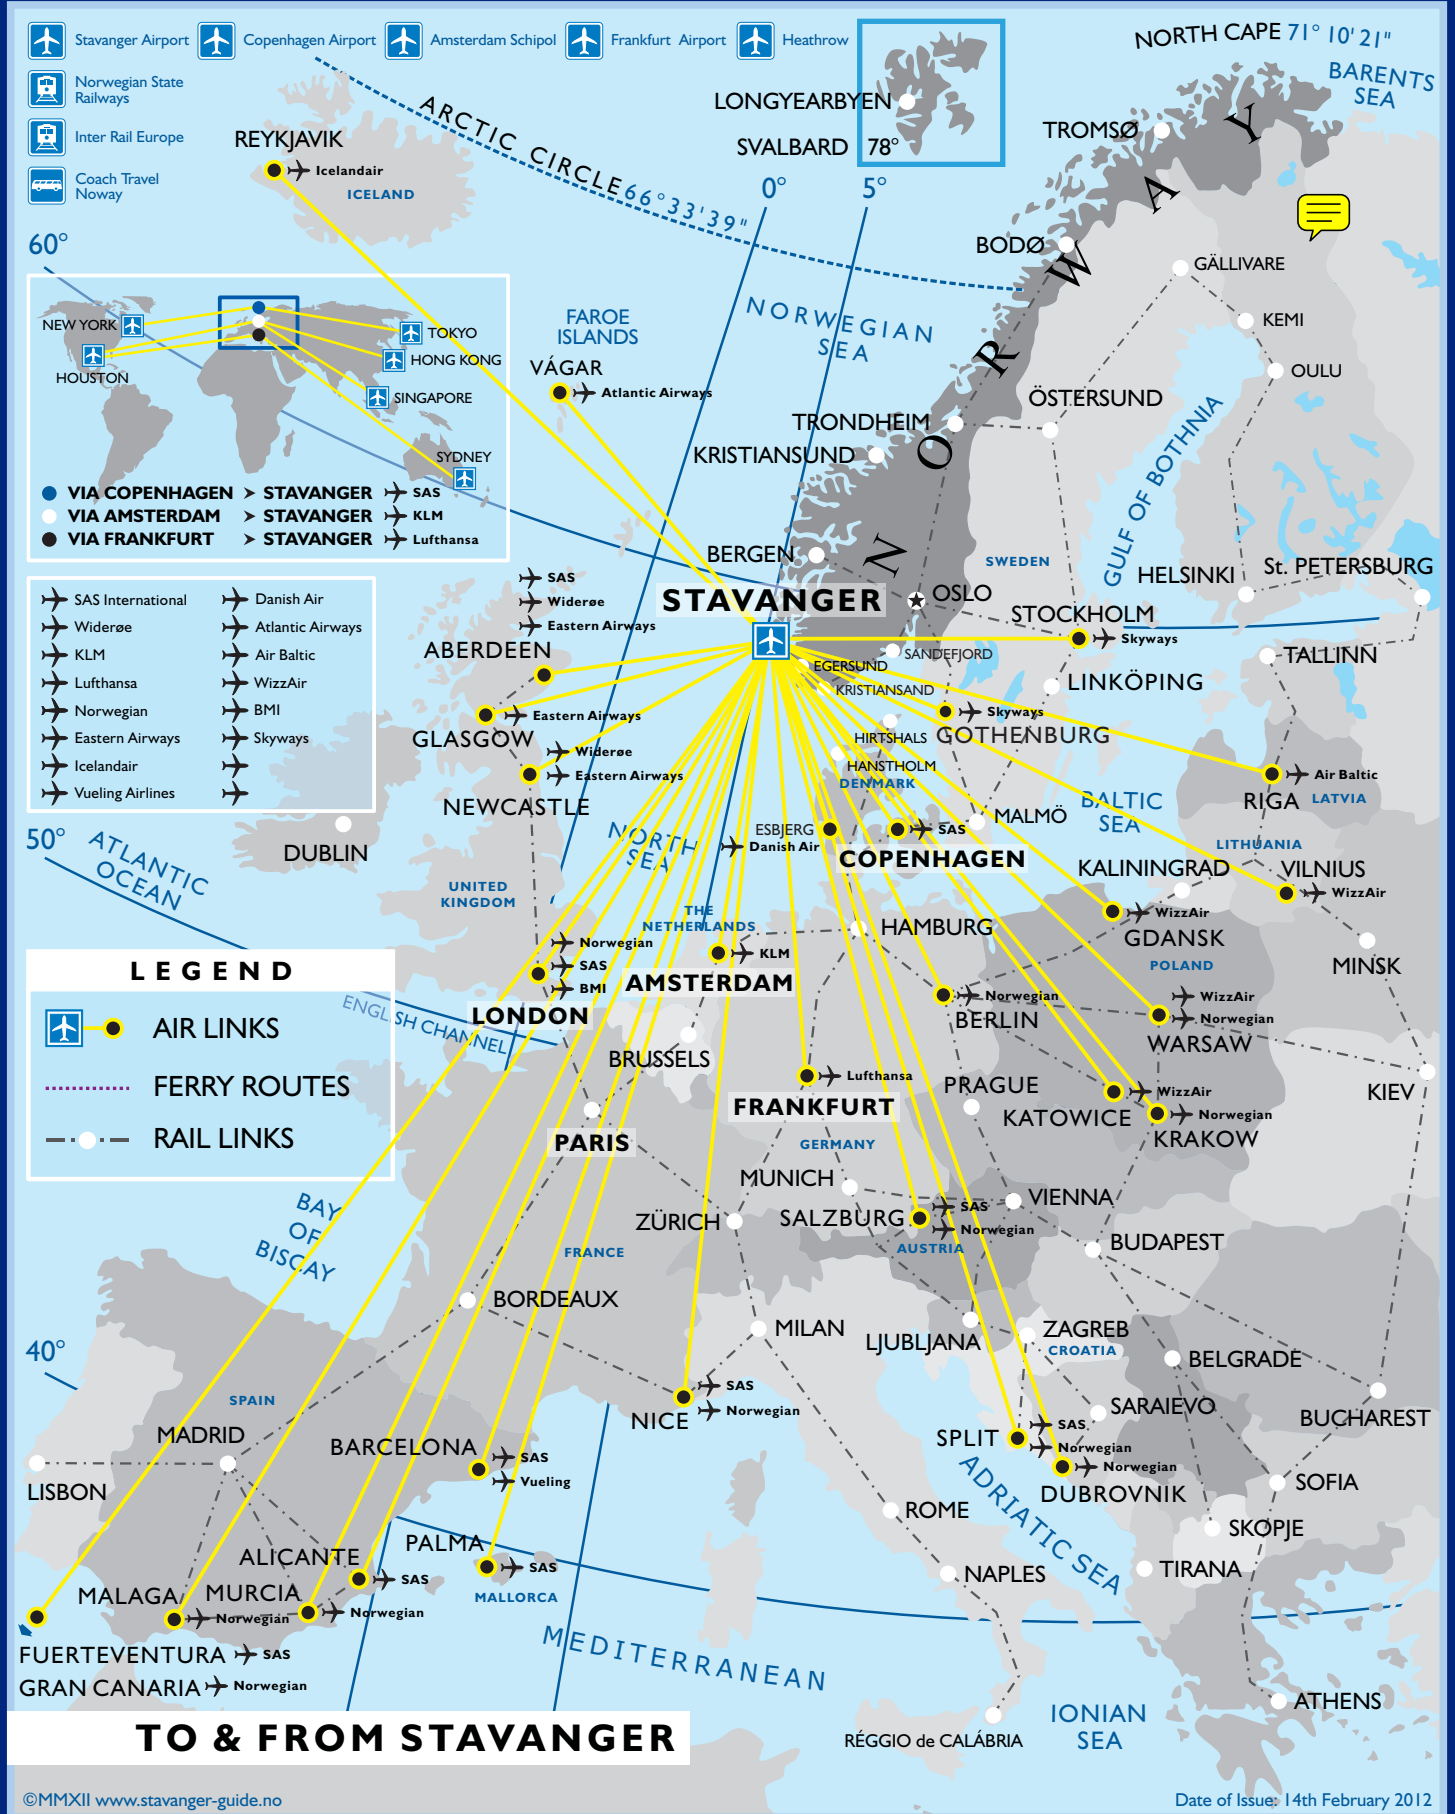

- Norwegian State Railways
- Inter Rail Europe
- Coach Travel Norway

- VIA COPENHAGEN > STAVANGER → SAS
- VIA AMSTERDAM > STAVANGER → KLM
- VIA FRANKFURT > STAVANGER → Lufthansa

- | | |
|---------------------|--------------------|
| → SAS International | → Danish Air |
| → Widerøe | → Atlantic Airways |
| → KLM | → Air Baltic |
| → Lufthansa | → WizzAir |
| → Norwegian | → BMI |
| → Eastern Airways | → Skyways |
| → Icelandair | |
| → Vueling Airlines | |

LEGEND

- AIR LINKS
- FERRY ROUTES
- RAIL LINKS

TO & FROM STAVANGER

©MMXII www.stavanger-guide.no

Date of Issue: 14th February 2012

FjordLine

- Bergen
- Stavanger
- Hirtshals
- Stavanger
- Bergen

Color Line