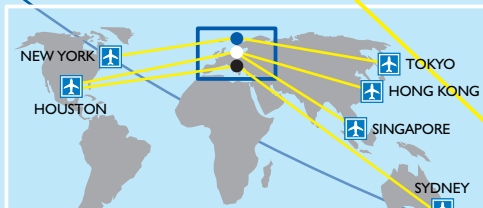

- Norwegian State Railways
- Inter Rail Europe
- Coach Travel Norway

- VIA COPENHAGEN > STAVANGER → SAS
- VIA AMSTERDAM > STAVANGER → KLM
- VIA FRANKFURT > STAVANGER → Lufthansa

- | | |
|---------------------|--------------------|
| → SAS International | → Danish Air |
| → Widerøe | → Atlantic Airways |
| → KLM | → Air Baltic |
| → Lufthansa | → WizzAir |
| → Norwegian | → BMI |
| → Eastern Airways | → Skyways |
| → Icelandair | |
| → Vueling Airlines | |

LEGEND

- AIR LINKS
- FERRY ROUTES
- RAIL LINKS

TO & FROM STAVANGER

©MMXII www.stavanger-guide.no

Date of Issue: 14th February 2012

FjordLine

- Bergen
- Stavanger
- Hirtshals
- Stavanger
- Bergen

Color Line