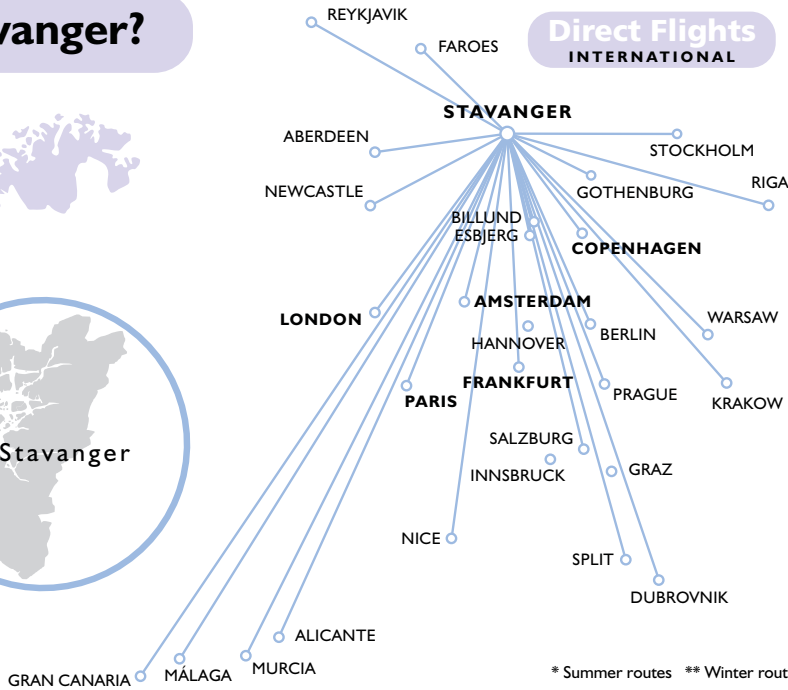

Direct Flights INTERNATIONAL

- **Stavanger Airport, Sola SVG to:**
- Aberdeen ABZ 1 hour(s) 15 min.
- Alicante ALC 3 hour(s) 35 min.
- Alicante (Murcia) MJV 3 hour(s) 35 min.
- Amsterdam AMS 1 hour(s) 35 min.
- Berlin SXF 1 hour(s) 35 min.
- Billund BLL 1 hour(s) 05 min.
- Copenhagen CPH 1 hour(s) 10 min.
- Dubrovnik DBV* 3 hour(s) 10 min.
- Esbjerg EBJ 1 hour(s) 10 min.
- Frankfurt FRA 1 hour(s) 45 min.
- Gothenburg GOT 1 hour(s) 10 min.
- Gran Canaria LPA*** 5 hour(s) 20 min.
- Graz GRZ 5 hour(s) 45 min.
- Hannover HAJ 2 hour(s) 50 min.
- Innsbruck INN 4 hour(s) 25 min.
- Keflavik KEF* 2 hour(s) 35 min.
- Krakow KRK 2 hour(s) 25 min.
- London LHR 1 hour(s) 55 min.
- London LGW 1 hour(s) 55 min.
- Malaga AGP 3 hour(s) 55 min.
- Newcastle NCL 1 hour(s) 40 min.
- Nice NCE* 2 hour(s) 55 min.
- Paris ORY 2 hour(s) 10 min.
- Prague PRG 2 hour(s) 05 min.
- Riga RIX 2 hour(s) 00 min.
- Salzburg SZG** 2 hour(s) 15 min.
- Split SPU 3 hour(s) 00 min.
- Stockholm ARN 1 hour(s) 35 min.
- Vágar (Faroes) FAE 1 hour(s) 20 min.
- Warsaw WAW 2 hour(s) 10 min.

Rogaland County Council

Public administration in Norway has a structure with the following elements: Central government, County government and Municipal government.

The administration of Rogaland County is located in Stavanger, Norway's oil capital and fourth largest city.

Rogaland County Council is responsible for county policies within the following fields: Secondary education, cultural affairs, communications, dental care, economic development and regional planning, including the development of the road system.

Visitors address:
Rogaland fylkeskommune
Arkitekt Eckhoffs gate 1
4010 Stavanger

Postal address:
PO Box 130
N-4001 Stavanger
Norway

Telephone: +47 51 51 66 00
Telefax: +47 51 51 68 35
E-mail: informasjonsavd@rofgk.no
Web: <http://www.rofgk.no/>

WHERE TO FIND US