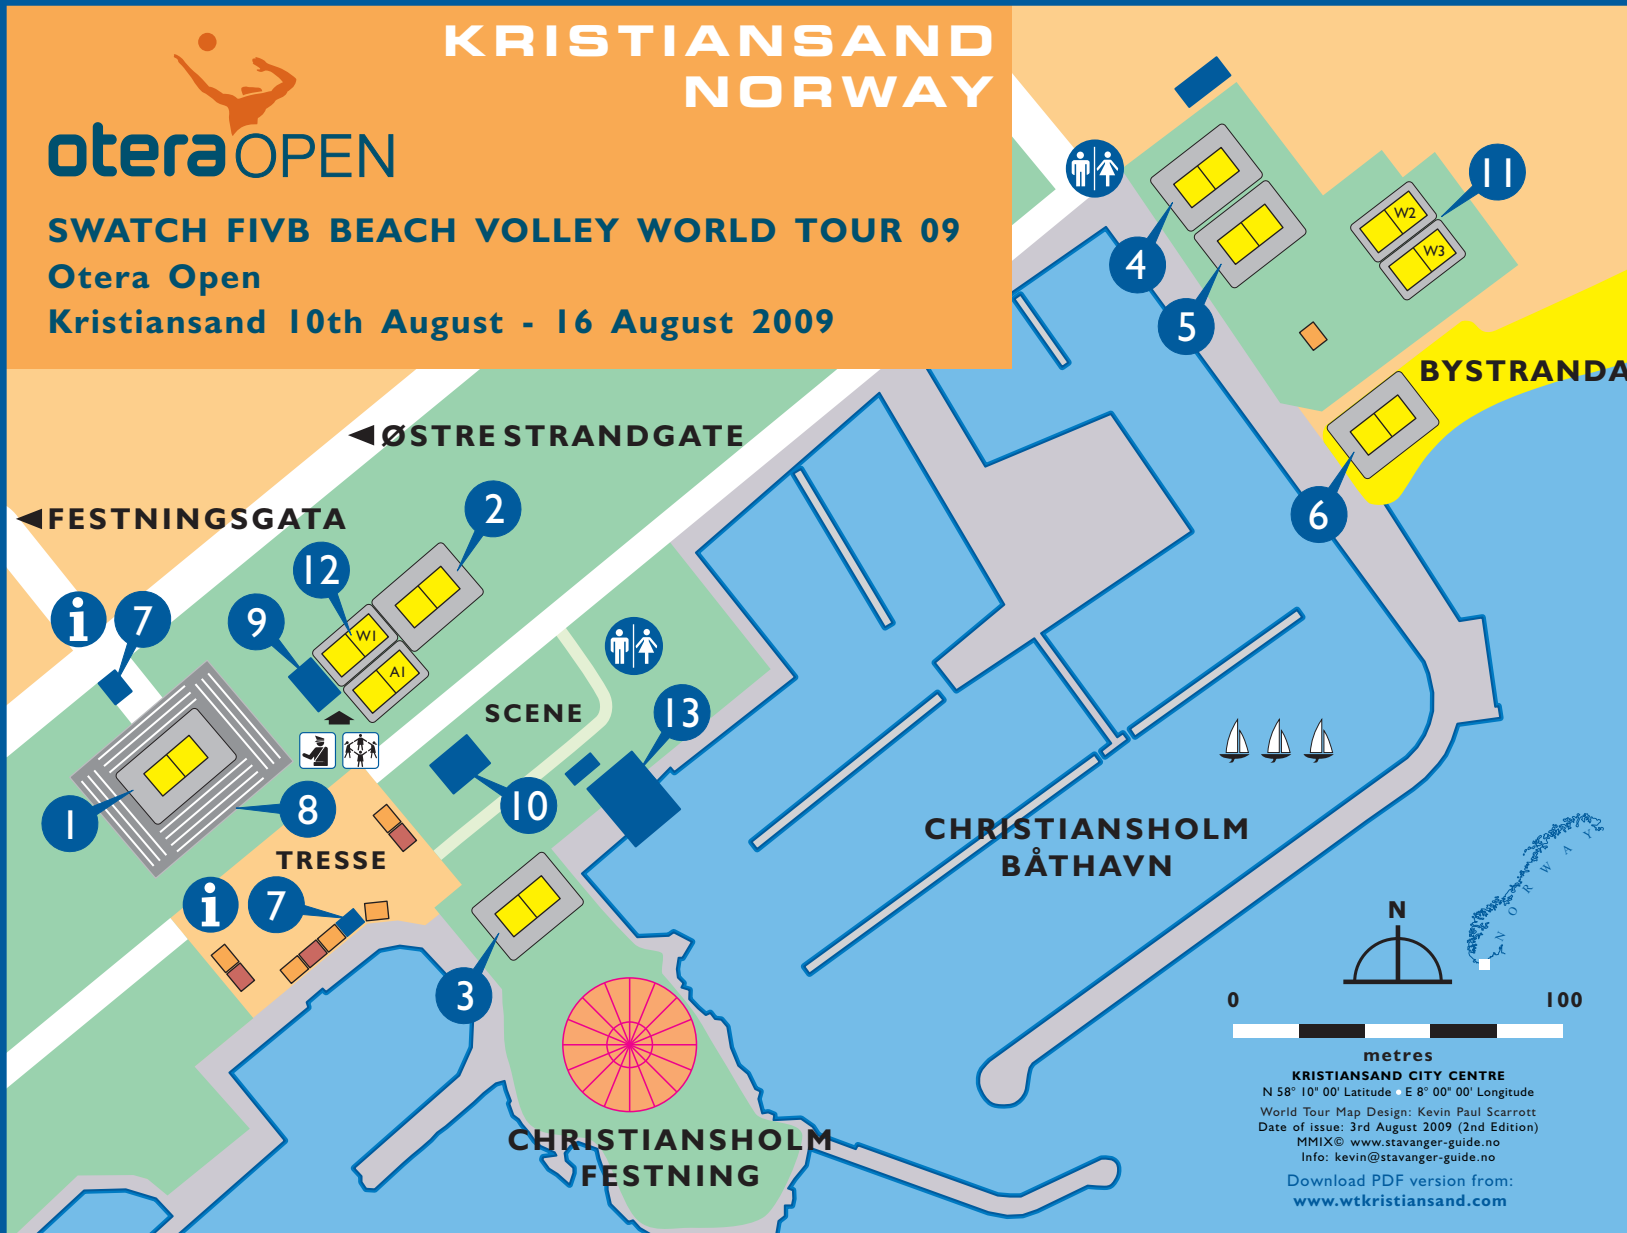

# KRISTIANSAND NORWAY

SWATCH FIVB BEACH VOLLEY WORLD TOUR 09  
 Otera Open  
 Kristiansand 10th August - 16 August 2009

metres  
 KRISTIANSAND CITY CENTRE  
 N 58° 10' 00" Latitude - E 8° 00' 00" Longitude  
 World Tour Map Design: Kevin Paul Scarrott  
 Date of issue: 3rd August 2009 (2nd Edition)  
 MMIX© www.stavanger-guide.no  
 Info: kevin@stavanger-guide.no  
 Download PDF version from:  
[www.wtkristiansand.com](http://www.wtkristiansand.com)